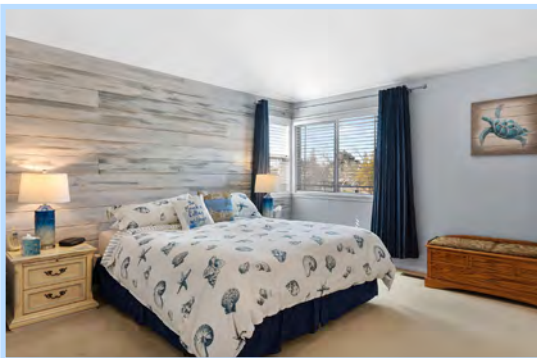

599 ROSE DRIVE, BENICIA

DESIRABLE GIBSON MODEL HOME IN BENICIA!

Desirable Gibson floor plan that was the model home. This home has been loved and maintained like no other. Kitchen features pull out shelves, under counter lighting, filtered water, insta hot water, island, pantry and open to family room with gas fire place. Newer upgrades include Roof, Gutters, Paint, Air conditioner, Double think front windows. Master spa like bathroom features a large walk in shower. The over sized 3 car garage has a perfect space for a workshop and for your convenience has a remodeled bathroom. Entertain and relax in the serene private back yard. Enjoy a cold beverage in the spa. Custom hardscape enhances